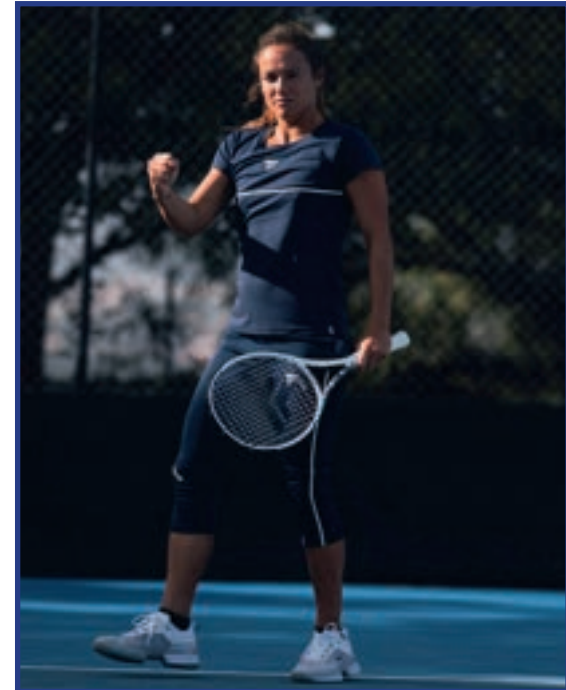

**PRO RANGE
OFF COURT CAPSULE**

HOMME

S-M-L-XL-XXL

**TRAINING
TEE LS**

22TRTEE22

95% Coton
5% Spandex

45,00 €

**ZIPPER
HOODIE**